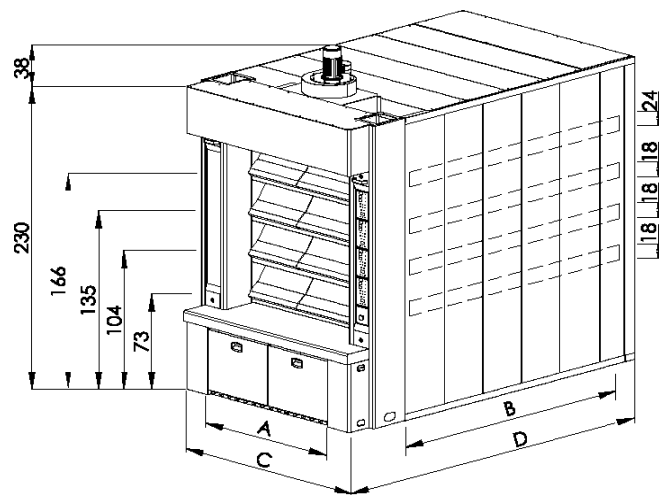

LFE 4

LOGIUDICE
PART OF TP FOOD GROUP